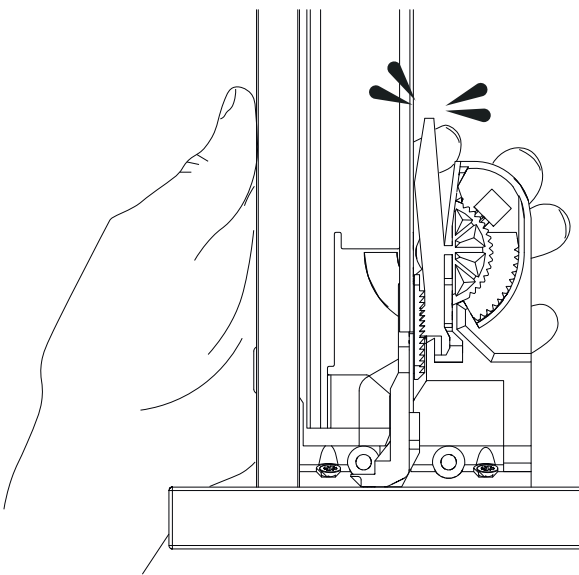

EASY-TV

IACOPO-TV

3 mm
0,11"

0 mm
0"

RECYCLED 100%    