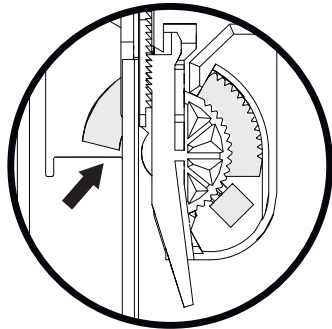

EASY-TV

IACOPO-TV

3 mm
0,11"

0 mm
0"

RECYCLED 100%    