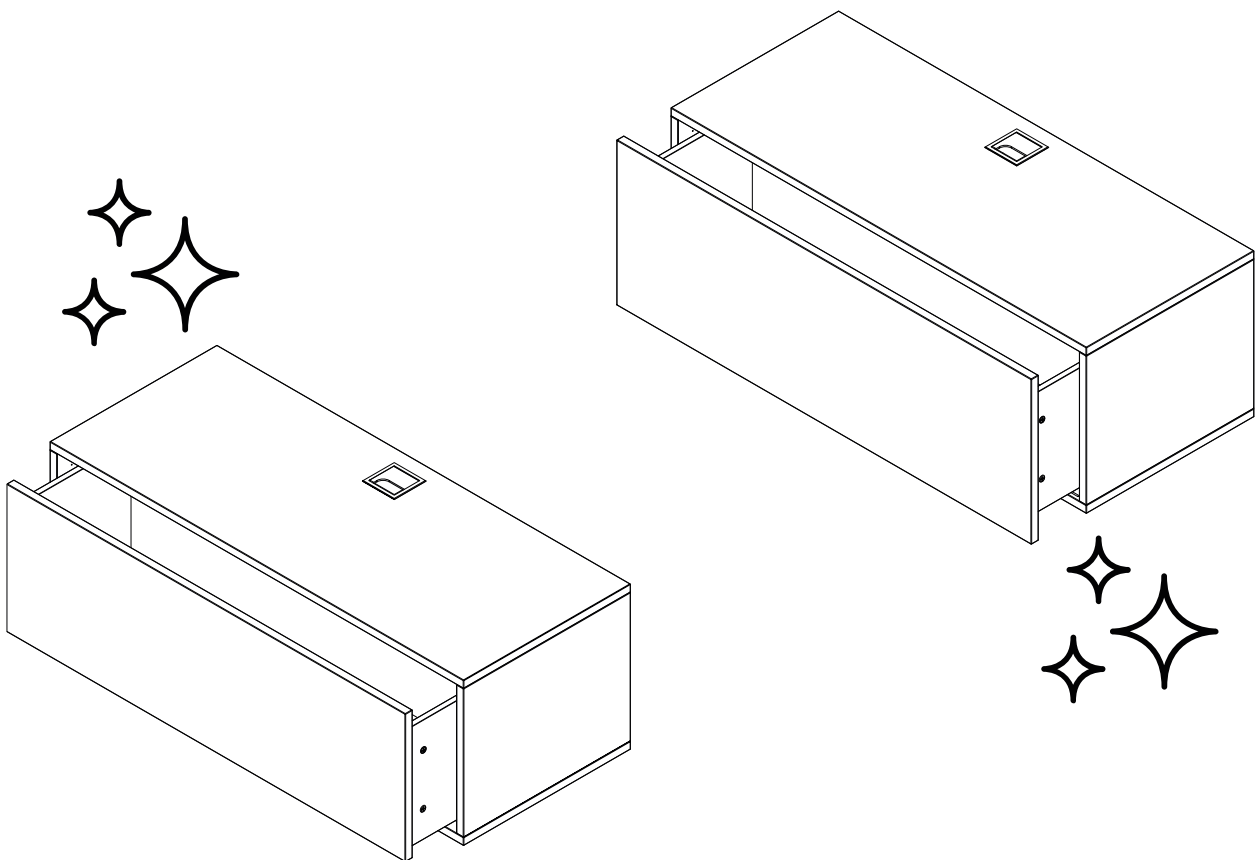

EASY-TV

IACOPO-TV

3 mm
0,11"

0 mm
0"

RECYCLED 100%    