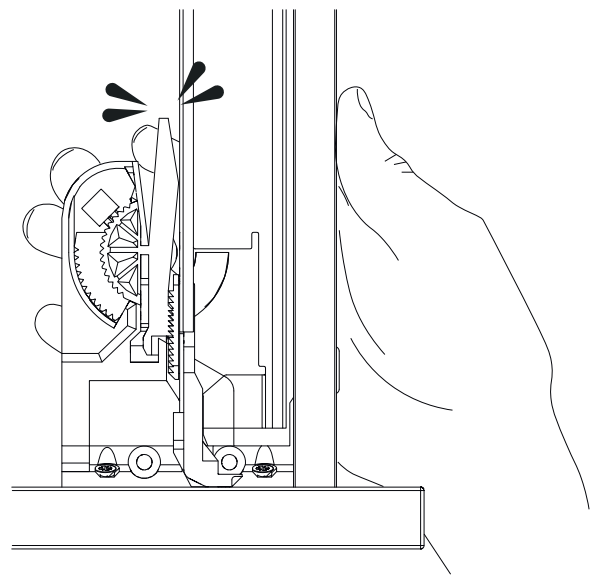

EASY-TV

IACOPO-TV

3 mm
0,11"

0 mm
0"

RECYCLED 100%    