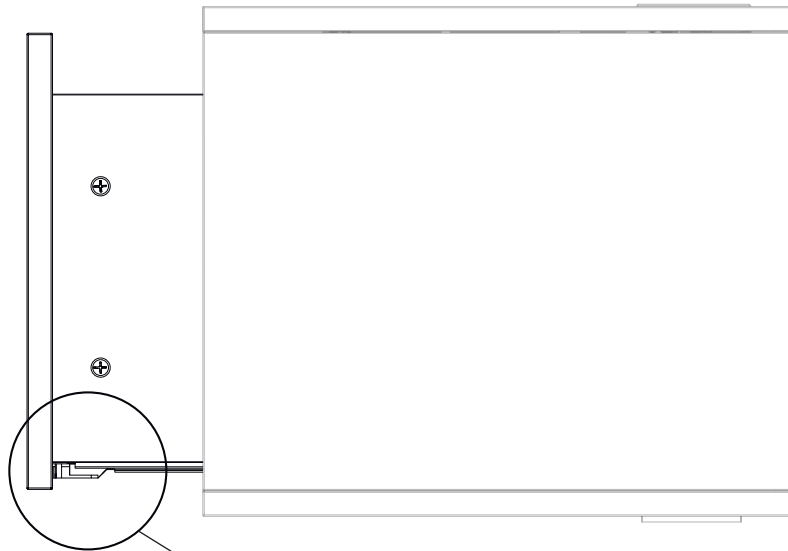

EASY-TV

IACOPO-TV

3 mm
0,11"

0 mm
0"

RECYCLED 100%    