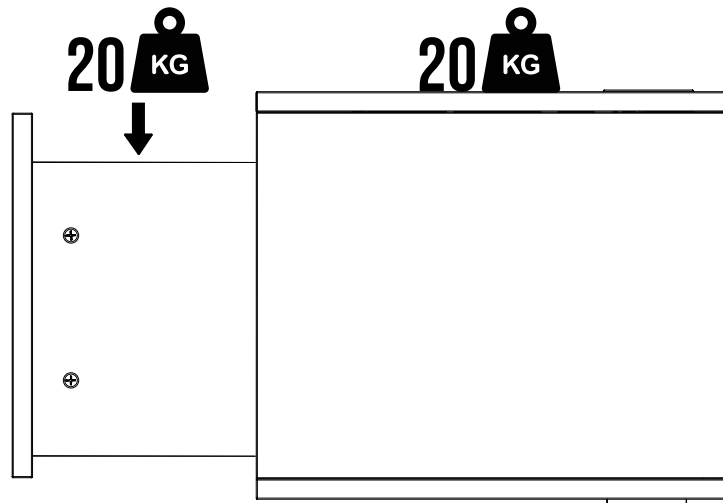

EASY-TV

IACOPO-TV

3 mm
0,11"

0 mm
0"

RECYCLED 100%    