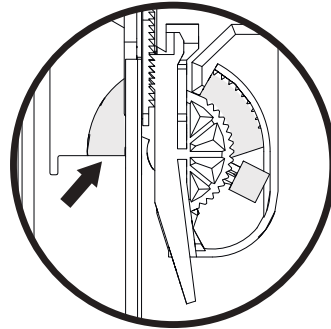

EASY-TV

IACOPO-TV

3 mm
0,11"

0 mm
0"

RECYCLED 100%    