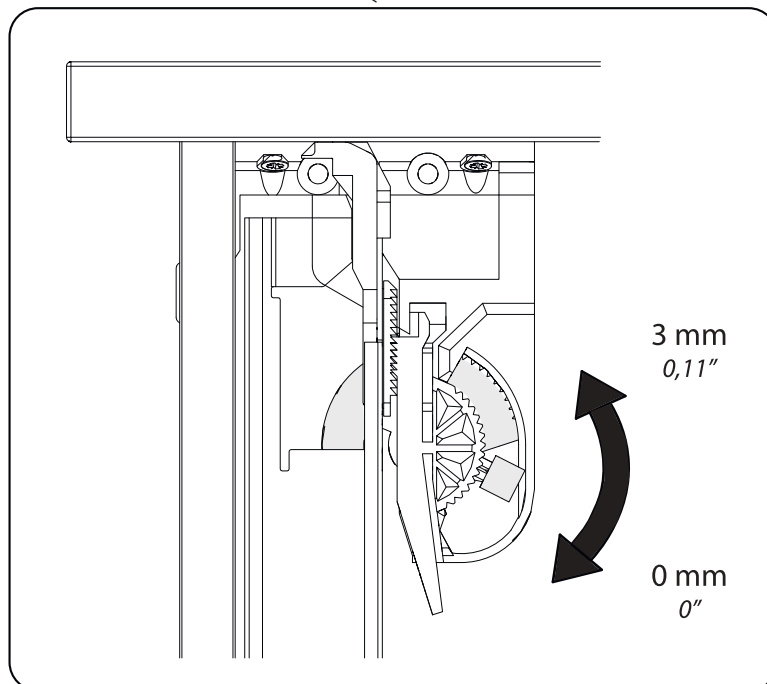

EASY-TV

IACOPO-TV

3 mm
0,11"

0 mm
0"

RECYCLED 100%    