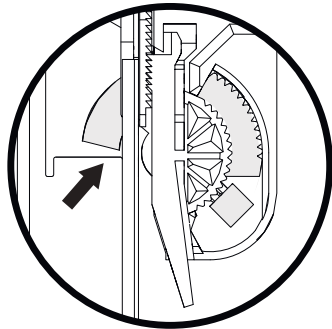

EASY-TV

IACOPO-TV

3 mm
0,11"

0 mm
0"

RECYCLED 100%    

104

▶ Scan and play
THE **FURNITURE REVOLUTION**
IS **HERE**

**MOBILI
FIVER** 