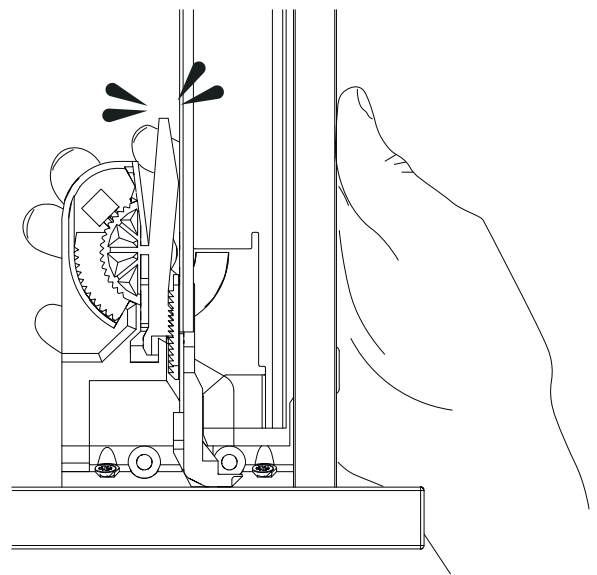

EASY-TV

IACOPO-TV

3 mm
0,11"

0 mm
0"

RECYCLED 100%    

104

▶ Scan and play
THE **FURNITURE REVOLUTION**
IS **HERE**

**MOBILI
FIVER** 