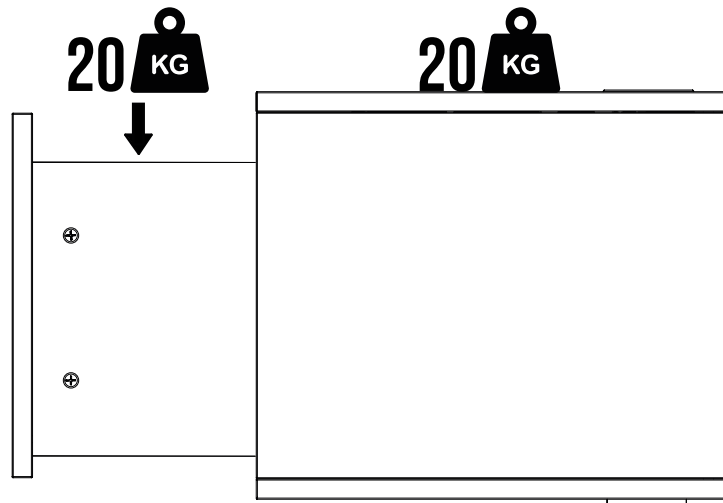

EASY-TV

IACOPO-TV

3 mm
0,11"

0 mm
0"

RECYCLED 100%    

104

▶ Scan and play
THE **FURNITURE REVOLUTION**
IS **HERE**

**MOBILI
FIVER** 