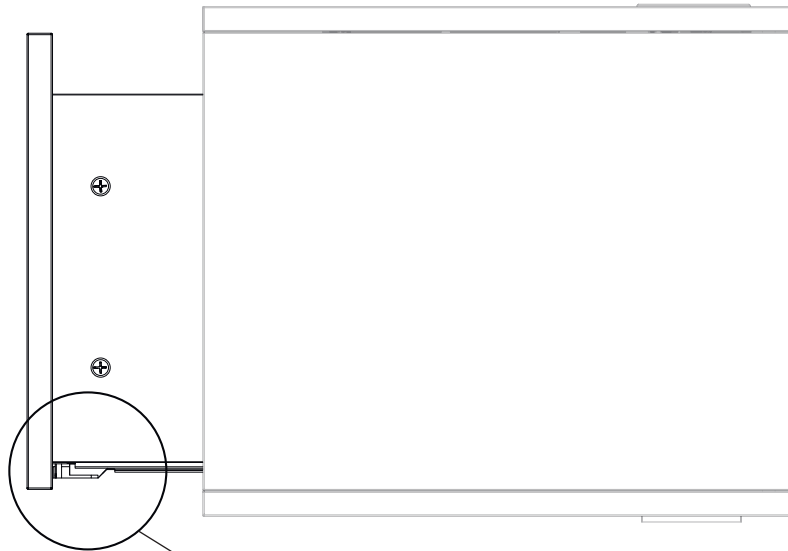

EASY-TV

IACOPO-TV

3 mm
0,11"

0 mm
0"

RECYCLED 100%    

104

▶ Scan and play
THE **FURNITURE REVOLUTION**
IS **HERE**

**MOBILI
FIVER** 