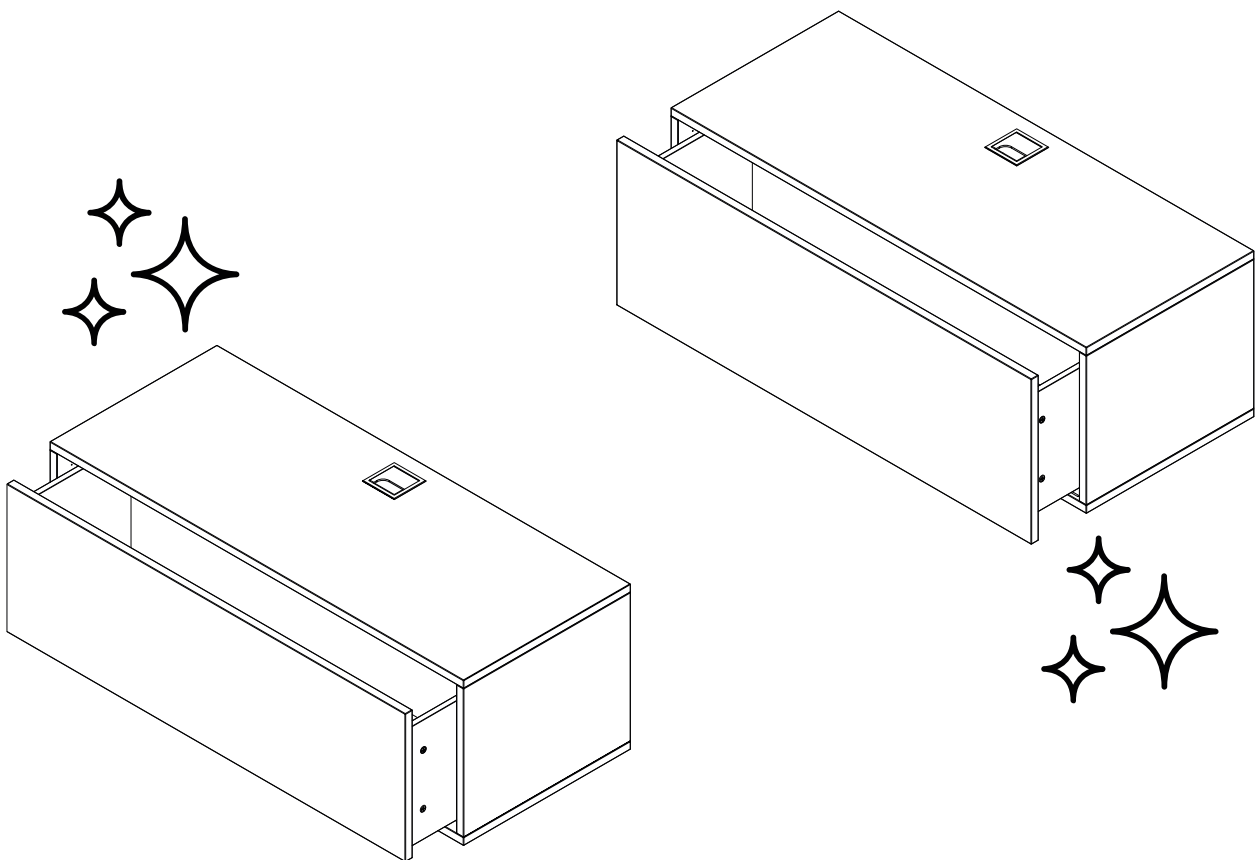

EASY-TV

IACOPO-TV

3 mm
0,11"

0 mm
0"

RECYCLED 100%    

104

▶ Scan and play
THE **FURNITURE REVOLUTION**
IS **HERE**

**MOBILI
FIVER** 