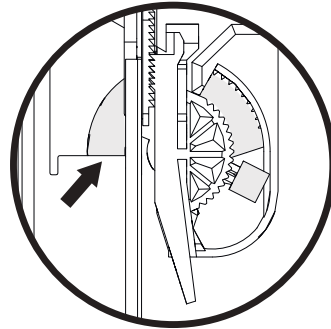

EASY-TV

IACOPO-TV

3 mm
0,11"

0 mm
0"

RECYCLED 100%    

104

▶ Scan and play
THE **FURNITURE REVOLUTION**
IS **HERE**

**MOBILI
FIVER** 