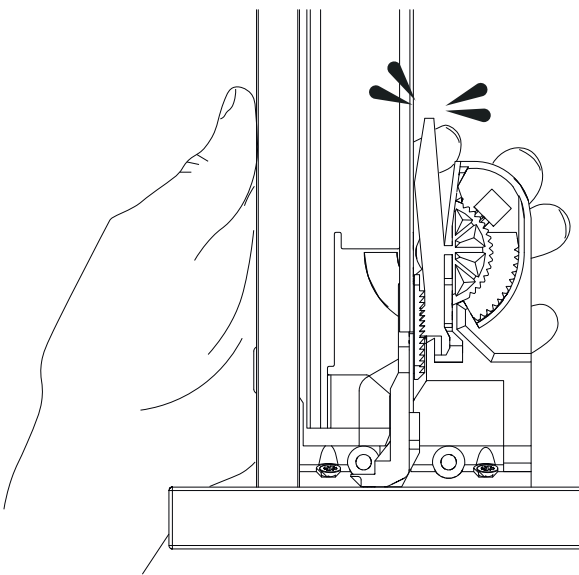

EASY-TV

IACOPO-TV

3 mm
0,11"

0 mm
0"

RECYCLED 100%    

104

▶ Scan and play
THE **FURNITURE REVOLUTION**
IS **HERE**

**MOBILI
FIVER** 