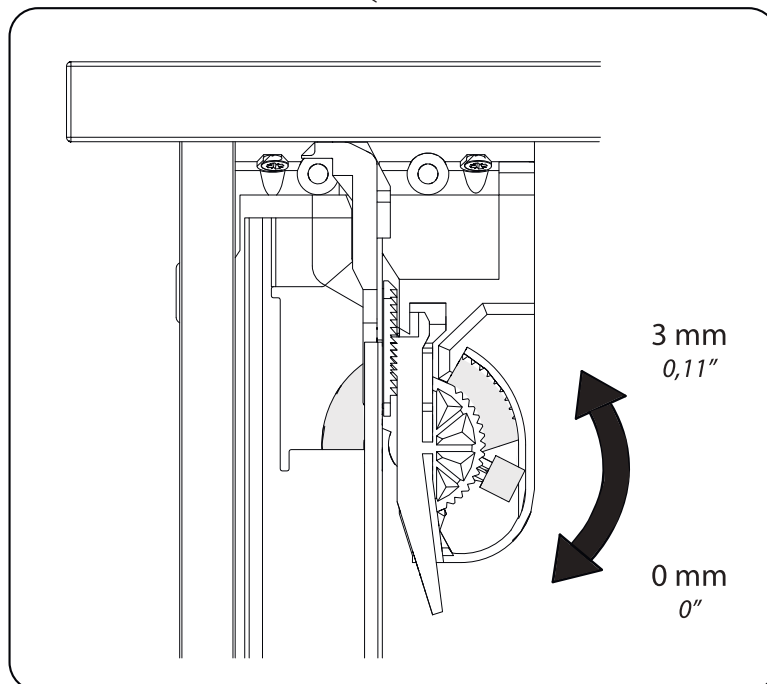

EASY-TV

IACOPO-TV

3 mm
0,11"

0 mm
0"

RECYCLED 100%    

104

▶ Scan and play
THE **FURNITURE REVOLUTION**
IS **HERE**

**MOBILI
FIVER** 